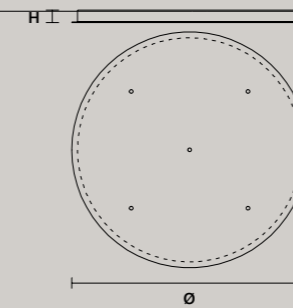

STANDARD LIGHTING

6×E14×10 W MAX (NOT INCL.)

DISCOVER MORE

SINGLE CANOPIES

SINGLE CANOPY

SIZE		FINISHINGS	PRODUCT NAME
W	8,5 cm / 3.30"	G18	CREK S1
D	8,5 cm / 3.30"		
H	2 cm / 0.80"		

SINGLE CANOPY

SIZE		FINISHINGS	PRODUCT NAME
Ø	12 cm / 4.70"	G18	CREK S5
H	2,7 cm / 1.10"		

SINGLE CANOPY

SIZE		FINISHINGS	PRODUCT NAME
W	56 cm / 22.00"	G18	CREK S10
D	3 cm / 1.20"		CREK S14
H	3 cm / 1.20"		

MULTIPLE CANOPIES

LINEAR CANOPY LN 75

SIZE		FINISHINGS	PRODUCT NAME
W	75 cm / 29.50"	V98	CREK C3 LN 75
D	20 cm / 7.90"		
H	4 cm / 1.60"		

LINEAR CANOPY LN 125

SIZE		FINISHINGS	PRODUCT NAME
W	125 cm / 49.20"	V98	CREK C5 LN 125
D	20 cm / 7.90"		
H	4 cm / 1.60"		

ROUND CANOPY RD 60

SIZE		FINISHINGS	PRODUCT NAME
Ø	60 cm / 23.60"	V98	CREK C3 RD 60
H	4 cm / 1.60"		

ROUND CANOPY RD 80

SIZE		FINISHINGS	PRODUCT NAME
Ø	80 cm / 31.50"	V98	CREK C5 RD 80
H	4 cm / 1.60"		