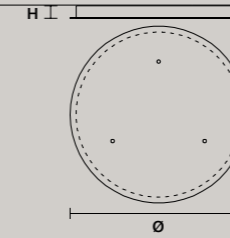

STANDARD LIGHTING

1×E14×10 W MAX (NOT INCL.)

CREK TL 6

W 45 cm / 17.70"
D 31 cm / 12.20"
H 41 cm / 16.10"

STANDARD LIGHTING

6×E14×10 W MAX (NOT INCL.)

CREK STL 6

W 45 cm / 17.70"
D 32 cm / 12.60"
H 160 cm / 63.00"

STANDARD LIGHTING

6×E14×10 W MAX (NOT INCL.)

DISCOVER MORE

SINGLE CANOPIES

SINGLE CANOPY

SIZE		FINISHINGS	PRODUCT NAME
W	8,5 cm / 3.30"	G18	CREK S1
D	8,5 cm / 3.30"		
H	2 cm / 0.80"		

SINGLE CANOPY

SIZE		FINISHINGS	PRODUCT NAME
Ø	12 cm / 4.70"	G18	CREK S5
H	2,7 cm / 1.10"		

SINGLE CANOPY

SIZE		FINISHINGS	PRODUCT NAME
W	56 cm / 22.00"	G18	CREK S10
D	3 cm / 1.20"		CREK S14
H	3 cm / 1.20"		

MULTIPLE CANOPIES

LINEAR CANOPY LN 75

SIZE		FINISHINGS	PRODUCT NAME
W	75 cm / 29.50"	V98	CREK C3 LN 75
D	20 cm / 7.90"		
H	4 cm / 1.60"		

LINEAR CANOPY LN 125

SIZE		FINISHINGS	PRODUCT NAME
W	125 cm / 49.20"	V98	CREK C5 LN 125
D	20 cm / 7.90"		
H	4 cm / 1.60"		

ROUND CANOPY RD 60

SIZE		FINISHINGS	PRODUCT NAME
Ø	60 cm / 23.60"	V98	CREK C3 RD 60
H	4 cm / 1.60"		