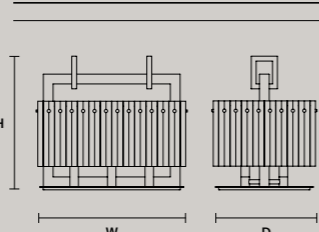

STANDARD LIGHTING

1×E14×10 W MAX (NOT INCL.)

CREK TL 6

W 45 cm / 17.70"
D 31 cm / 12.20"
H 41 cm / 16.10"

STANDARD LIGHTING

6×E14×10 W MAX (NOT INCL.)

CREK STL 6

W 45 cm / 17.70"
D 32 cm / 12.60"
H 160 cm / 63.00"

STANDARD LIGHTING

6×E14×10 W MAX (NOT INCL.)

DISCOVER MORE

SINGLE CANOPIES

SINGLE CANOPY

SIZE		FINISHINGS	PRODUCT NAME
W	8,5 cm / 3.30"	G18	CREK S1
D	8,5 cm / 3.30"		
H	2 cm / 0.80"		

SINGLE CANOPY

SIZE		FINISHINGS	PRODUCT NAME
Ø	12 cm / 4.70"	G18	CREK S5
H	2,7 cm / 1.10"		