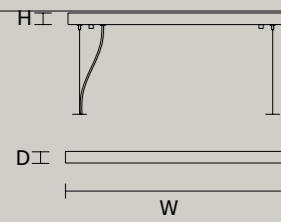

STANDARD LIGHTING

1×E14×10 W MAX (NOT INCL.)

CREK TL 6

W 45 cm / 17.70"
D 31 cm / 12.20"
H 41 cm / 16.10"

STANDARD LIGHTING

6×E14×10 W MAX (NOT INCL.)

CREK STL 6

W 45 cm / 17.70"
D 32 cm / 12.60"
H 160 cm / 63.00"

STANDARD LIGHTING

6×E14×10 W MAX (NOT INCL.)

DISCOVER MORE

SINGLE CANOPIES

SINGLE CANOPY

SIZE		FINISHINGS	PRODUCT NAME
W	8,5 cm / 3.30"	G18	CREK S1
D	8,5 cm / 3.30"		
H	2 cm / 0.80"		

SINGLE CANOPY

SIZE		FINISHINGS	PRODUCT NAME
Ø	12 cm / 4.70"	G18	CREK S5
H	2,7 cm / 1.10"		

SINGLE CANOPY

SIZE		FINISHINGS	PRODUCT NAME
W	56 cm / 22.00"	G18	CREK S10
D	3 cm / 1.20"		CREK S14
H	3 cm / 1.20"		

MULTIPLE CANOPIES

LINEAR CANOPY LN 75

SIZE		FINISHINGS	PRODUCT NAME
W	75 cm / 29.50"	V98	CREK C3 LN 75
D	20 cm / 7.90"		
H	4 cm / 1.60"		

LINEAR CANOPY LN 125

SIZE		FINISHINGS	PRODUCT NAME
W	125 cm / 49.20"	V98	CREK C5 LN 125
D	20 cm / 7.90"		
H	4 cm / 1.60"		

ROUND CANOPY RD 60

SIZE		FINISHINGS	PRODUCT NAME
Ø	60 cm / 23.60"	V98	CREK C3 RD 60
H	4 cm / 1.60"		