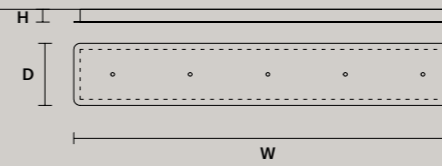

STANDARD LIGHTING

6×E14×10 W MAX (NOT INCL.)

DISCOVER MORE

SINGLE CANOPIES

SINGLE CANOPY

SIZE		FINISHINGS	PRODUCT NAME
W	8,5 cm / 3.30"	G18	CREK S1
D	8,5 cm / 3.30"		
H	2 cm / 0.80"		

SINGLE CANOPY

SIZE		FINISHINGS	PRODUCT NAME
Ø	12 cm / 4.70"	G18	CREK S5
H	2,7 cm / 1.10"		

SINGLE CANOPY

SIZE		FINISHINGS	PRODUCT NAME
W	56 cm / 22.00"	G18	CREK S10
D	3 cm / 1.20"		CREK S14
H	3 cm / 1.20"		

MULTIPLE CANOPIES

LINEAR CANOPY LN 75

SIZE		FINISHINGS	PRODUCT NAME
W	75 cm / 29.50"	V98	CREK C3 LN 75
D	20 cm / 7.90"		
H	4 cm / 1.60"		

LINEAR CANOPY LN 125

SIZE		FINISHINGS	PRODUCT NAME
W	125 cm / 49.20"	V98	CREK C5 LN 125
D	20 cm / 7.90"		
H	4 cm / 1.60"		

ROUND CANOPY RD 60

SIZE		FINISHINGS	PRODUCT NAME
Ø	60 cm / 23.60"	V98	CREK C3 RD 60
H	4 cm / 1.60"		