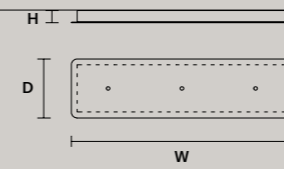

STANDARD LIGHTING

6×E14×10 W MAX (NOT INCL.)

DISCOVER MORE

SINGLE CANOPIES

SINGLE CANOPY

SIZE		FINISHINGS	PRODUCT NAME
W	8,5 cm / 3.30"	G18	CREK S1
D	8,5 cm / 3.30"		
H	2 cm / 0.80"		

SINGLE CANOPY

SIZE		FINISHINGS	PRODUCT NAME
Ø	12 cm / 4.70"	G18	CREK S5
H	2,7 cm / 1.10"		

SINGLE CANOPY

SIZE		FINISHINGS	PRODUCT NAME
W	56 cm / 22.00"	G18	CREK S10
D	3 cm / 1.20"		CREK S14
H	3 cm / 1.20"		

MULTIPLE CANOPIES

LINEAR CANOPY LN 75

SIZE		FINISHINGS	PRODUCT NAME
W	75 cm / 29.50"	V98	CREK C3 LN 75
D	20 cm / 7.90"		
H	4 cm / 1.60"		