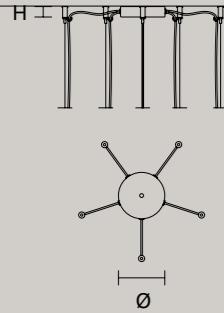

STANDARD LIGHTING

1×E14×10 W MAX (NOT INCL.)

CREK TL 6

W 45 cm / 17.70"
D 31 cm / 12.20"
H 41 cm / 16.10"

STANDARD LIGHTING

6×E14×10 W MAX (NOT INCL.)

CREK STL 6

W 45 cm / 17.70"
D 32 cm / 12.60"
H 160 cm / 63.00"

STANDARD LIGHTING

6×E14×10 W MAX (NOT INCL.)

DISCOVER MORE

SINGLE CANOPIES

SINGLE CANOPY

SIZE		FINISHINGS	PRODUCT NAME
W	8,5 cm / 3.30"	G18	CREK S1
D	8,5 cm / 3.30"		
H	2 cm / 0.80"		

SINGLE CANOPY

SIZE		FINISHINGS	PRODUCT NAME
Ø	12 cm / 4.70"	G18	CREK S5
H	2,7 cm / 1.10"		

SINGLE CANOPY

SIZE		FINISHINGS	PRODUCT NAME
W	56 cm / 22.00"	G18	CREK S10
D	3 cm / 1.20"		CREK S14
H	3 cm / 1.20"		

MULTIPLE CANOPIES

LINEAR CANOPY LN 75

SIZE		FINISHINGS	PRODUCT NAME
W	75 cm / 29.50"	V98	CREK C3 LN 75
D	20 cm / 7.90"		
H	4 cm / 1.60"		

LINEAR CANOPY LN 125

SIZE		FINISHINGS	PRODUCT NAME
W	125 cm / 49.20"	V98	CREK C5 LN 125
D	20 cm / 7.90"		
H	4 cm / 1.60"		

ROUND CANOPY RD 60

SIZE		FINISHINGS	PRODUCT NAME
Ø	60 cm / 23.60"	V98	CREK C3 RD 60
H	4 cm / 1.60"		